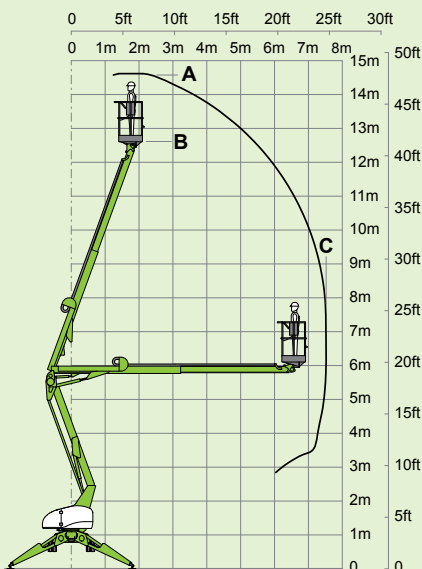

niftylift

TD150T

(A) 14.7m
48ft 6in

(B) 12.7m
42ft

(C) 7.55m
25ft

225kg
500lbs

1.4m x 0.7m
4ft 7in x 2ft 4in

(D) 2m
6ft 7in

(F) 1.4m
4ft 7in

(G) 3.8m
12ft 6in

(J) 4.7m
15ft 5in

2.1km/h
1.3mph

45%
24°

2025kg
4500lbs

niftylift.com.au

NIFTYLIFT PTY
11 Kennington Drive,
Tomago,
NSW 2322,
Australia
www.niftylift.com.au
e-mail: jking@niftylift.com.au
Tel.: +61 (0) 2 4964 9765
Fax.: +61 (0) 2 4964 9714