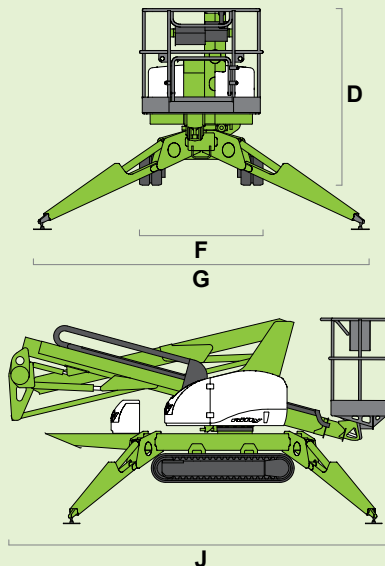

niftylift

TD150T

(A) 14.7m
48ft 6in

(B) 12.7m
42ft

(C) 7.55m
25ft

225kg
500lbs

1.4m x 0.7m
4ft 7in x 2ft 4in

(D) 2m
6ft 7in

(F) 1.4m
4ft 7in

(G) 3.8m
12ft 6in

(J) 4.7m
15ft 5in

2.1km/h
1.3mph

45%
24°

2025kg
4500lbs

niftylift.com.au

NIFTYLIFT PTY
11 Kennington Drive,
Tomago,
NSW 2322,
Australia
www.niftylift.com.au
e-mail: jking@niftylift.com.au
Tel.: +61 (0) 2 4964 9765
Fax.: +61 (0) 2 4964 9714