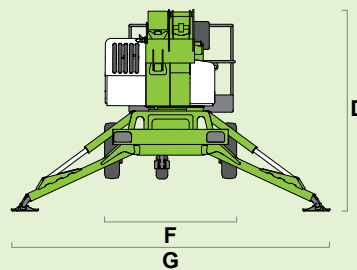

# 210

(A) 21m  
69ft

(B) 19m  
62ft 6in

(C) 12m  
39ft 6in

225kg  
500lbs

1.4m x 0.7m  
4ft 7in x 2ft 4in

100°

(D) 2.27m  
7ft 5in

(F) 1.8m  
5ft 11in

(G) 4.3m  
14ft 1in

(J) 6.95m  
22ft 10in

3495kg  
7700lbs

[niftylift.com.au](http://niftylift.com.au)

NIFTYLIFT PTY  
11 Kennington Drive,  
Tomago,  
NSW 2322,  
Australia  
[www.niftylift.com.au](http://www.niftylift.com.au)  
e-mail: [jking@niftylift.com.au](mailto:jking@niftylift.com.au)  
Tel.: +61 (0) 2 4964 9765  
Fax: +61 (0) 2 4964 9714