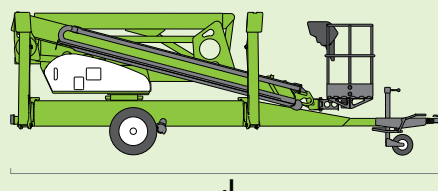

# 210

(A) 21m  
69ft

(B) 19m  
62ft 6in

(C) 12m  
39ft 6in

225kg  
500lbs

1.4m x 0.7m  
4ft 7in x 2ft 4in

100°

(D) 2.27m  
7ft 5in

(F) 1.8m  
5ft 11in

(G) 4.3m  
14ft 1in

(J) 6.95m  
22ft 10in

3495kg  
7700lbs

[niftylift.com.au](http://niftylift.com.au)

NIFTYLIFT PTY  
11 Kennington Drive,  
Tomago,  
NSW 2322,  
Australia  
[www.niftylift.com.au](http://www.niftylift.com.au)  
e-mail: [jking@niftylift.com.au](mailto:jking@niftylift.com.au)  
Tel.: +61 (0) 2 4964 9765  
Fax: +61 (0) 2 4964 9714