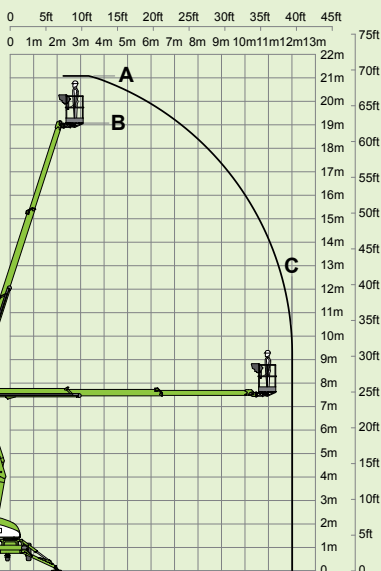

# 210

(A) 21m  
69ft

(B) 19m  
62ft 6in

(C) 12m  
39ft 6in

225kg  
500lbs

1.4m x 0.7m  
4ft 7in x 2ft 4in

100°

(D) 2.27m  
7ft 5in

(F) 1.8m  
5ft 11in

(G) 4.3m  
14ft 1in

(J) 6.95m  
22ft 10in

3495kg  
7700lbs

[niftylift.com.au](http://niftylift.com.au)

NIFTYLIFT PTY  
11 Kennington Drive,  
Tomago,  
NSW 2322,  
Australia  
[www.niftylift.com.au](http://www.niftylift.com.au)  
e-mail: [jking@niftylift.com.au](mailto:jking@niftylift.com.au)  
Tel.: +61 (0) 2 4964 9765  
Fax: +61 (0) 2 4964 9714