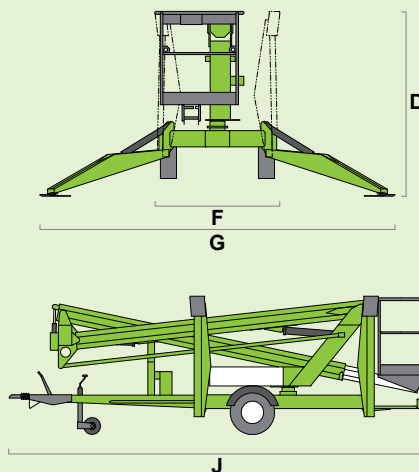

(A) 17.1m  
56ft

(B) 15.1m  
49ft 6in

(C) 8.7m  
28ft 6in

200kg  
440lbs

1.1m x 0.65m  
3ft 7in x 2ft 2in

(D) 2.15m  
7ft

(F) 1.65m  
5ft 5in

(G) 4.4m  
14ft 5in

(J) 6.2m  
20ft 4in

1900kg  
4200lbs

[niftylift.com.au](http://niftylift.com.au)

NIFTYLIFT PTY  
11 Kennington Drive,  
Tomago,  
NSW 2322,  
Australia  
[www.niftylift.com.au](http://www.niftylift.com.au)  
e-mail: [jking@niftylift.com.au](mailto:jking@niftylift.com.au)  
Tel.: +61 (0) 2 4964 9765  
Fax.: +61 (0) 2 4964 9714