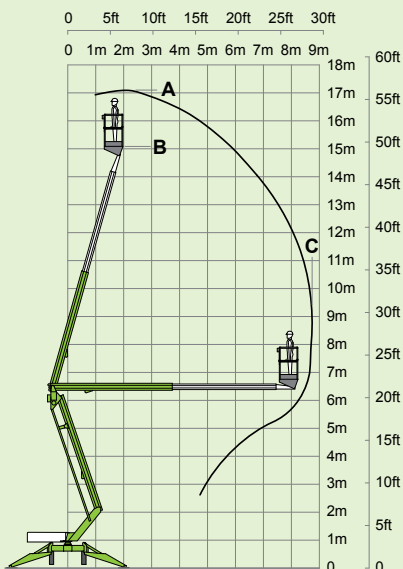

(A) 17.1m  
56ft

(B) 15.1m  
49ft 6in

(C) 8.7m  
28ft 6in

200kg  
440lbs

1.1m x 0.65m  
3ft 7in x 2ft 2in

(D) 2.15m  
7ft

(F) 1.65m  
5ft 5in

(G) 4.4m  
14ft 5in

(J) 6.2m  
20ft 4in

1900kg  
4200lbs

[niftylift.com.au](http://niftylift.com.au)

NIFTYLIFT PTY  
11 Kennington Drive,  
Tomago,  
NSW 2322,  
Australia  
[www.niftylift.com.au](http://www.niftylift.com.au)  
e-mail: [jking@niftylift.com.au](mailto:jking@niftylift.com.au)  
Tel.: +61 (0) 2 4964 9765  
Fax.: +61 (0) 2 4964 9714