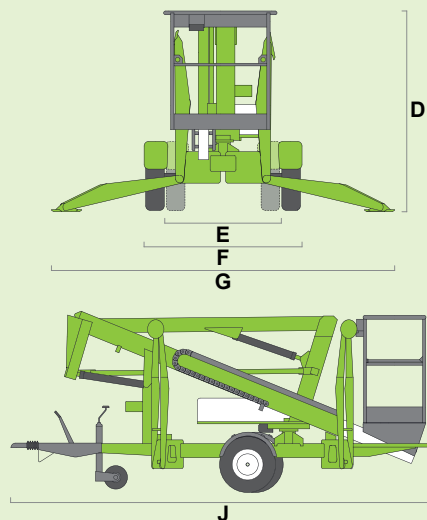

(A) 12.2m
40ft

(B) 10.2m
33ft 6in

(C) 6.1m
20ft

200kg
440lbs

1.1m x 0.65m
3ft 7in x 2ft 2in

(D) 1.9m
6ft 3in

(E) 1.1m
3ft 7in

(F) 1.5m
4ft 11in

(G) 3.55m
11ft 8in

(J) 4.5m
14ft 9in

1400kg
3100lbs

niftylift.com.au

NIFTYLIFT PTY
11 Kennington Drive,
Tomago,
NSW 2322,
Australia
www.niftylift.com.au
e-mail: jking@niftylift.com.au
Tel.: +61 (0) 2 4964 9765
Fax.: +61 (0) 2 4964 9714