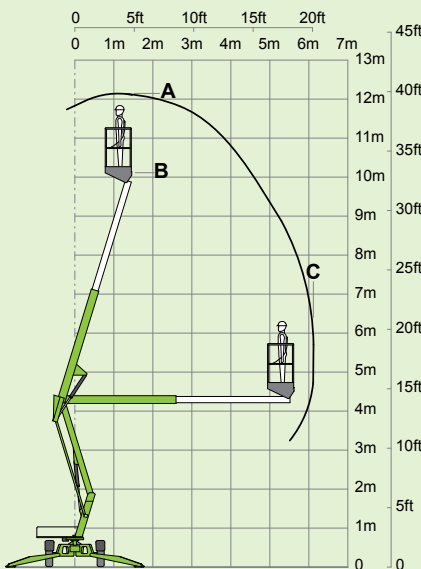

(A) 12.2m
40ft

(B) 10.2m
33ft 6in

(C) 6.1m
20ft

200kg
440lbs

1.1m x 0.65m
3ft 7in x 2ft 2in

(D) 1.9m
6ft 3in

(E) 1.1m
3ft 7in

(F) 1.5m
4ft 11in

(G) 3.55m
11ft 8in

(J) 4.5m
14ft 9in

1400kg
3100lbs

niftylift.com.au

NIFTYLIFT PTY
11 Kennington Drive,
Tomago,
NSW 2322,
Australia
www.niftylift.com.au
e-mail: jking@niftylift.com.au
Tel.: +61 (0) 2 4964 9765
Fax.: +61 (0) 2 4964 9714