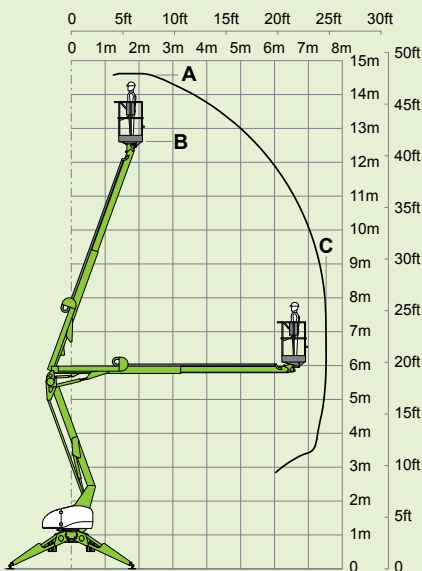

# TD150T

(A) 14.7m  
48ft 6in

(B) 12.7m  
42ft

(C) 7.55m  
25ft

225kg  
500lbs

1.4m x 0.7m  
4ft 7in x 2ft 4in

(D) 2m  
6ft 7in

(F) 1.4m  
4ft 7in

(G) 3.8m  
12ft 6in

(J) 4.7m  
15ft 5in

2.1km/h  
1.3mph

45%  
24°

2025kg  
4500lbs

[niftylift.com.au](http://niftylift.com.au)

NIFTYLIFT PTY  
11 Kennington Drive,  
Tomago,  
NSW 2322,  
Australia  
[www.niftylift.com.au](http://www.niftylift.com.au)  
e-mail: [jking@niftylift.com.au](mailto:jking@niftylift.com.au)  
Tel.: +61 (0) 2 4964 9765  
Fax.: +61 (0) 2 4964 9714