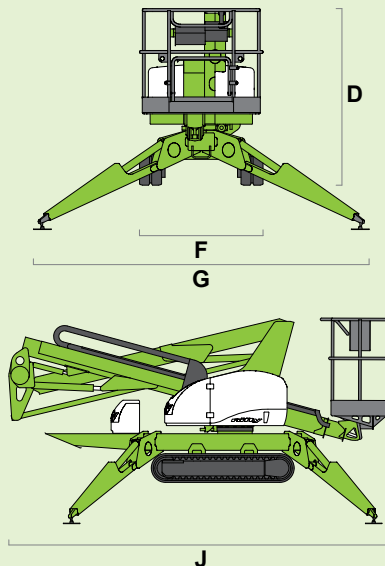

(A) 14.7m
48ft 6in

(B) 12.7m
42ft

(C) 7.55m
25ft

225kg
500lbs

1.4m x 0.7m
4ft 7in x 2ft 4in

(D) 2m
6ft 7in

(F) 1.4m
4ft 7in

(G) 3.8m
12ft 6in

(J) 4.7m
15ft 5in

2.1km/h
1.3mph

45%
24°

2025kg
4500lbs

niftylift.com.au

NIFTYLIFT PTY
11 Kennington Drive,
Tomago,
NSW 2322,
Australia
www.niftylift.com.au
e-mail: jking@niftylift.com.au
Tel.: +61 (0) 2 4964 9765
Fax.: +61 (0) 2 4964 9714