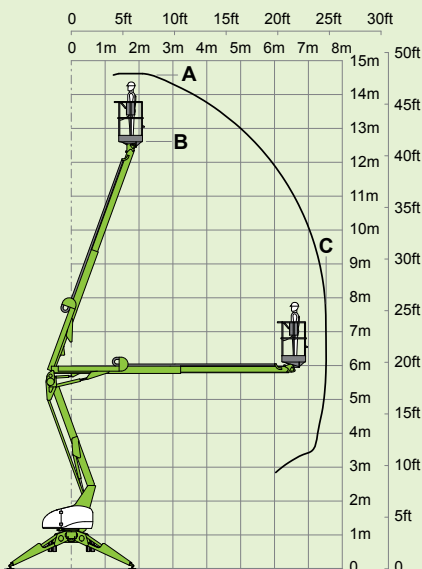

(A) 14.7m
48ft 6in

(B) 12.7m
42ft

(C) 7.55m
25ft

225kg
500lbs

1.4m x 0.7m
4ft 7in x 2ft 4in

(D) 2m
6ft 7in

(F) 1.4m
4ft 7in

(G) 3.8m
12ft 6in

(J) 4.7m
15ft 5in

2.1km/h
1.3mph

45%
24°

2025kg
4500lbs

niftylift.com.au

NIFTYLIFT PTY
11 Kennington Drive,
Tomago,
NSW 2322,
Australia
www.niftylift.com.au
e-mail: jking@niftylift.com.au
Tel.: +61 (0) 2 4964 9765
Fax.: +61 (0) 2 4964 9714