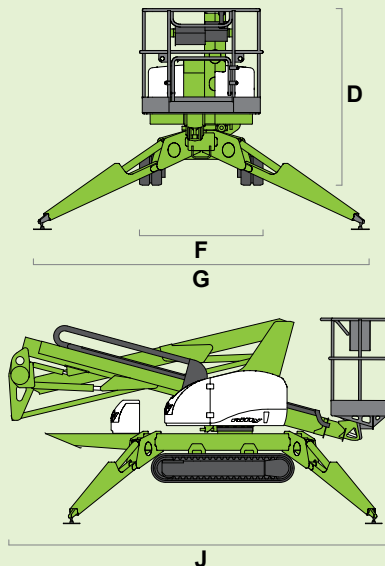

# TD150T

(A) 14.7m  
48ft 6in

(B) 12.7m  
42ft

(C) 7.55m  
25ft

225kg  
500lbs

1.4m x 0.7m  
4ft 7in x 2ft 4in

(D) 2m  
6ft 7in

(F) 1.4m  
4ft 7in

(G) 3.8m  
12ft 6in

(J) 4.7m  
15ft 5in

2.1km/h  
1.3mph

45%  
24°

2025kg  
4500lbs

[niftylift.com.au](http://niftylift.com.au)

NIFTYLIFT PTY  
11 Kennington Drive,  
Tomago,  
NSW 2322,  
Australia  
[www.niftylift.com.au](http://www.niftylift.com.au)  
e-mail: [jking@niftylift.com.au](mailto:jking@niftylift.com.au)  
Tel.: +61 (0) 2 4964 9765  
Fax.: +61 (0) 2 4964 9714