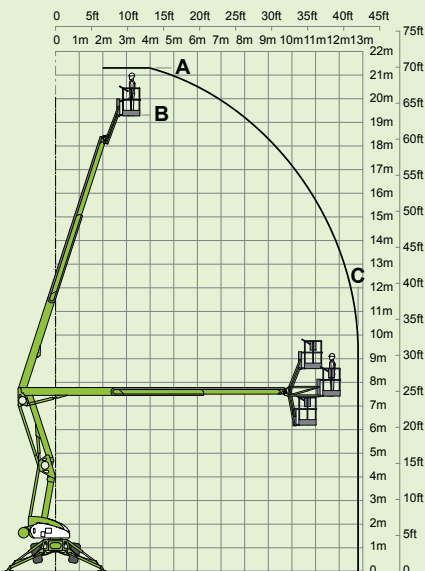

SiOPS® toughcage

niftylift.com.au

NIFTYLIFT PTY
11 Kennington Drive,
Tomago,
NSW 2322,
Australia
www.niftylift.com.au
e-mail: jking@niftylift.com.au
Tel.: +61 (0) 2 4964 9765
Fax.: +61 (0) 2 4964 9714