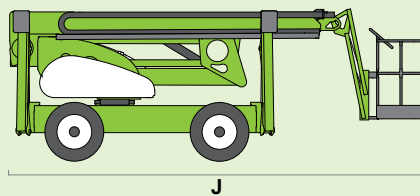

SiOPS® toughcage

niftylift.com.au

NIFTYLIFT PTY
11 Kennington Drive,
Tomago,
NSW 2322,
Australia
www.niftylift.com.au
e-mail: jking@niftylift.com.au
Tel.: +61 (0) 2 4964 9765
Fax.: +61 (0) 2 4964 9714