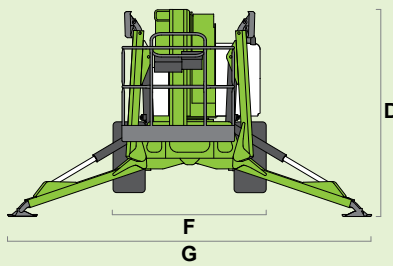

SiOPS® toughcage

niftylift.com.au

NIFTYLIFT PTY
11 Kennington Drive,
Tomago,
NSW 2322,
Australia
www.niftylift.com.au
e-mail: jking@niftylift.com.au
Tel.: +61 (0) 2 4964 9765
Fax.: +61 (0) 2 4964 9714