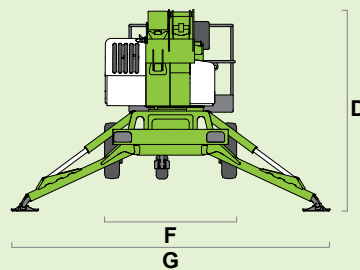

niftylift

210

(A) 21m
69ft

(B) 19m
62ft 6in

(C) 12m
39ft 6in

225kg
500lbs

1.4m x 0.7m
4ft 7in x 2ft 4in

100°

(D) 2.27m
7ft 5in

(F) 1.8m
5ft 11in

(G) 4.3m
14ft 1in

(J) 6.95m
22ft 10in

3495kg
7700lbs

niftylift.com.au

NIFTYLIFT PTY
11 Kennington Drive,
Tomago,
NSW 2322,
Australia
www.niftylift.com.au
e-mail: jking@niftylift.com.au
Tel.: +61 (0) 2 4964 9765
Fax: +61 (0) 2 4964 9714