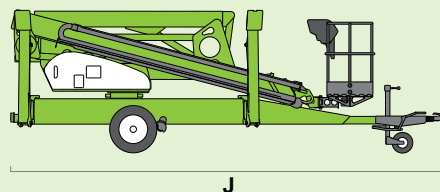

niftylift

210

(A) 21m
69ft

(B) 19m
62ft 6in

(C) 12m
39ft 6in

225kg
500lbs

1.4m x 0.7m
4ft 7in x 2ft 4in

100°

(D) 2.27m
7ft 5in

(F) 1.8m
5ft 11in

(G) 4.3m
14ft 1in

(J) 6.95m
22ft 10in

3495kg
7700lbs

niftylift.com.au

NIFTYLIFT PTY
11 Kennington Drive,
Tomago,
NSW 2322,
Australia
www.niftylift.com.au
e-mail: jking@niftylift.com.au
Tel.: +61 (0) 2 4964 9765
Fax: +61 (0) 2 4964 9714