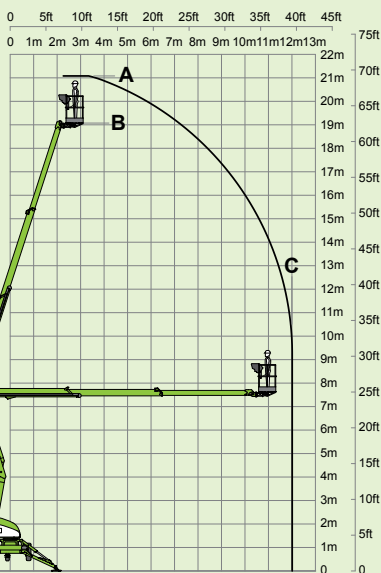

niftylift

210

(A) 21m
69ft

(B) 19m
62ft 6in

(C) 12m
39ft 6in

225kg
500lbs

1.4m x 0.7m
4ft 7in x 2ft 4in

100°

(D) 2.27m
7ft 5in

(F) 1.8m
5ft 11in

(G) 4.3m
14ft 1in

(J) 6.95m
22ft 10in

3495kg
7700lbs

niftylift.com.au

NIFTYLIFT PTY
11 Kennington Drive,
Tomago,
NSW 2322,
Australia
www.niftylift.com.au
e-mail: jking@niftylift.com.au
Tel.: +61 (0) 2 4964 9765
Fax: +61 (0) 2 4964 9714