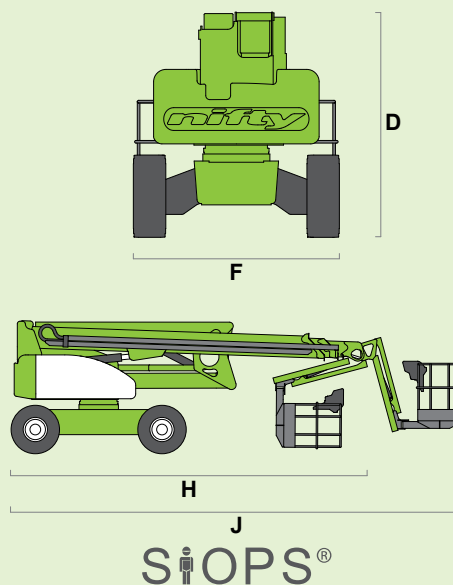

SiOPS®

niftylift.com.au

NIFTYLIFT PTY
11 Kennington Drive,
Tomago,
NSW 2322,
Australia
www.niftylift.com.au
e-mail: jking@niftylift.com.au
Tel.: +61 (0) 2 4964 9765
Fax: +61 (0) 2 4964 9714