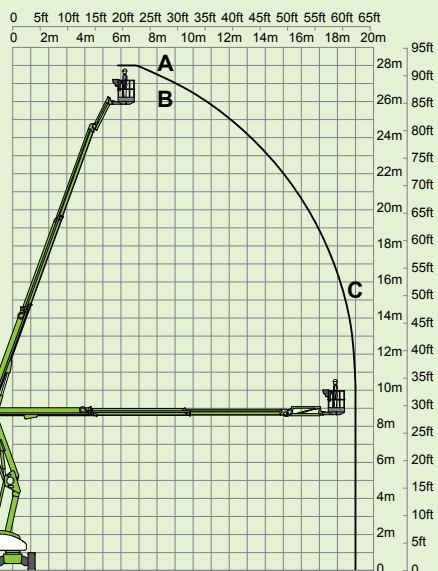

SiOPS®

niftylift.com.au

NIFTYLIFT PTY
11 Kennington Drive,
Tomago,
NSW 2322,
Australia
www.niftylift.com.au
e-mail: jking@niftylift.com.au
Tel.: +61 (0) 2 4964 9765
Fax: +61 (0) 2 4964 9714