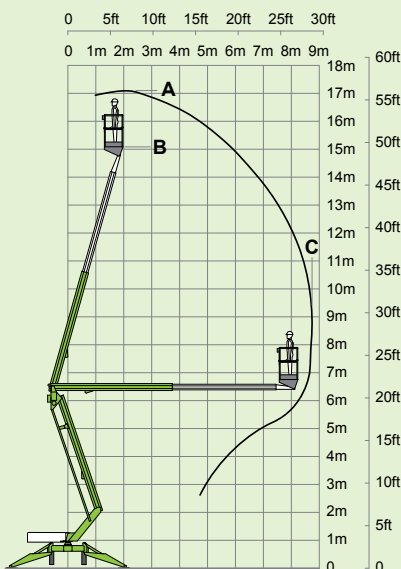

(A) 17.1m
56ft

(B) 15.1m
49ft 6in

(C) 8.7m
28ft 6in

200kg
440lbs

1.1m x 0.65m
3ft 7in x 2ft 2in

100°

(D) 2.1m
6ft 11in

(F) 1.6m
5ft 3in

(G) 4.4m
14ft 5in

(J) 5.6m
18ft 4in

8.3km/h
5.2mph

5.2m
17ft

30%
17°

2750kg
6000lbs

niftylift.com.au

NIFTYLIFT PTY
11 Kennington Drive,
Tomago,
NSW 2322,
Australia
www.niftylift.com.au
e-mail: jking@niftylift.com.au
Tel.: +61 (0) 2 4964 9765
Fax.: +61 (0) 2 4964 9714