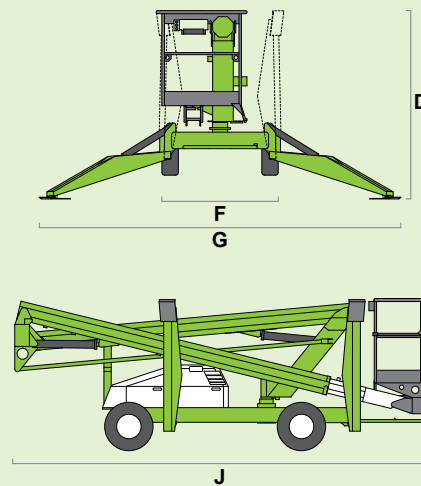

(A) 17.1m
56ft

(B) 15.1m
49ft 6in

(C) 8.7m
28ft 6in

200kg
440lbs

1.1m x 0.65m
3ft 7in x 2ft 2in

100°

(D) 2.1m
6ft 11in

(F) 1.6m
5ft 3in

(G) 4.4m
14ft 5in

(J) 5.6m
18ft 4in

8.3km/h
5.2mph

5.2m
17ft

30%
17°

2750kg
6000lbs

niftylift.com.au

NIFTYLIFT PTY
11 Kennington Drive,
Tomago,
NSW 2322,
Australia
www.niftylift.com.au
e-mail: jking@niftylift.com.au
Tel.: +61 (0) 2 4964 9765
Fax.: +61 (0) 2 4964 9714